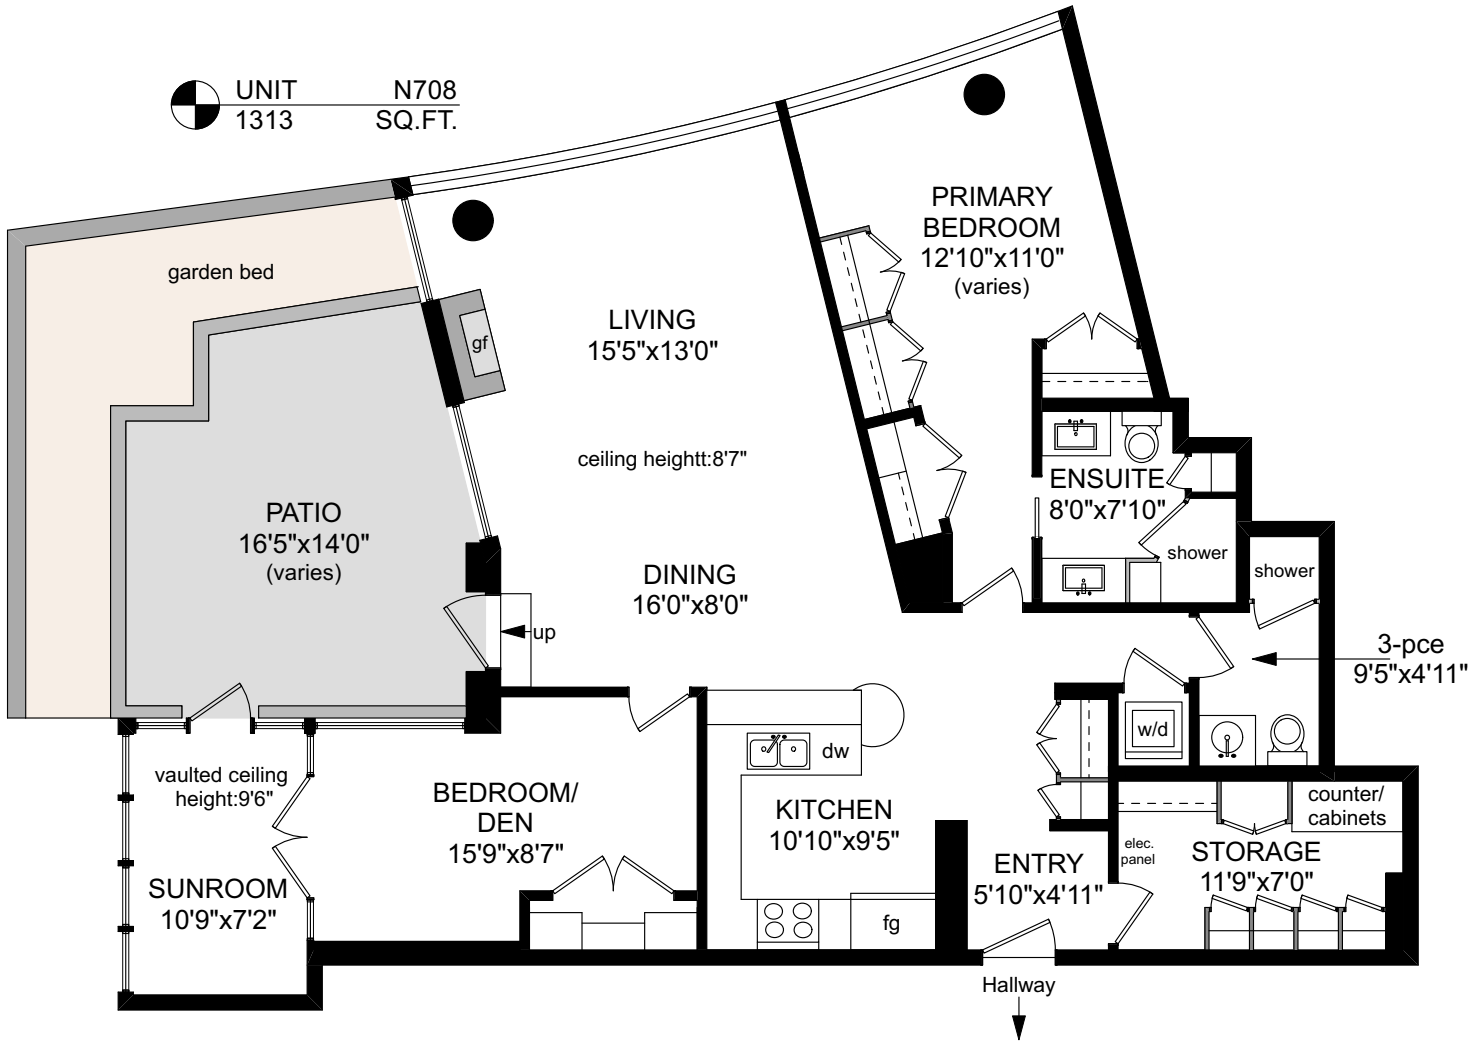

N708 - 737 HUMBOLDT STREET

UNIT N708
1313 SQ.FT.

NOTE: The room name labels/sizes are for viewing reference only. They are not used for calculating total square footage.

	FINISHED SQ. FT.	UNFINISHED SQ. FT.	TOTAL SQ. FT.
UNIT N708	1313	0	1313
TOTAL (strata)	1313	0	1313
PATIO	0	222	222

PREPARED FOR THE EXCLUSIVE USE OF
FARRELL & ASSOCIATES OF
MACDONALD REALTY VICTORIA

MEASURED ON: 05/26/26
DRAWING FILE: 19414

Tafe Measure VICTORIA, B.C.
Ph.2508838894
www.tafemeasure.com