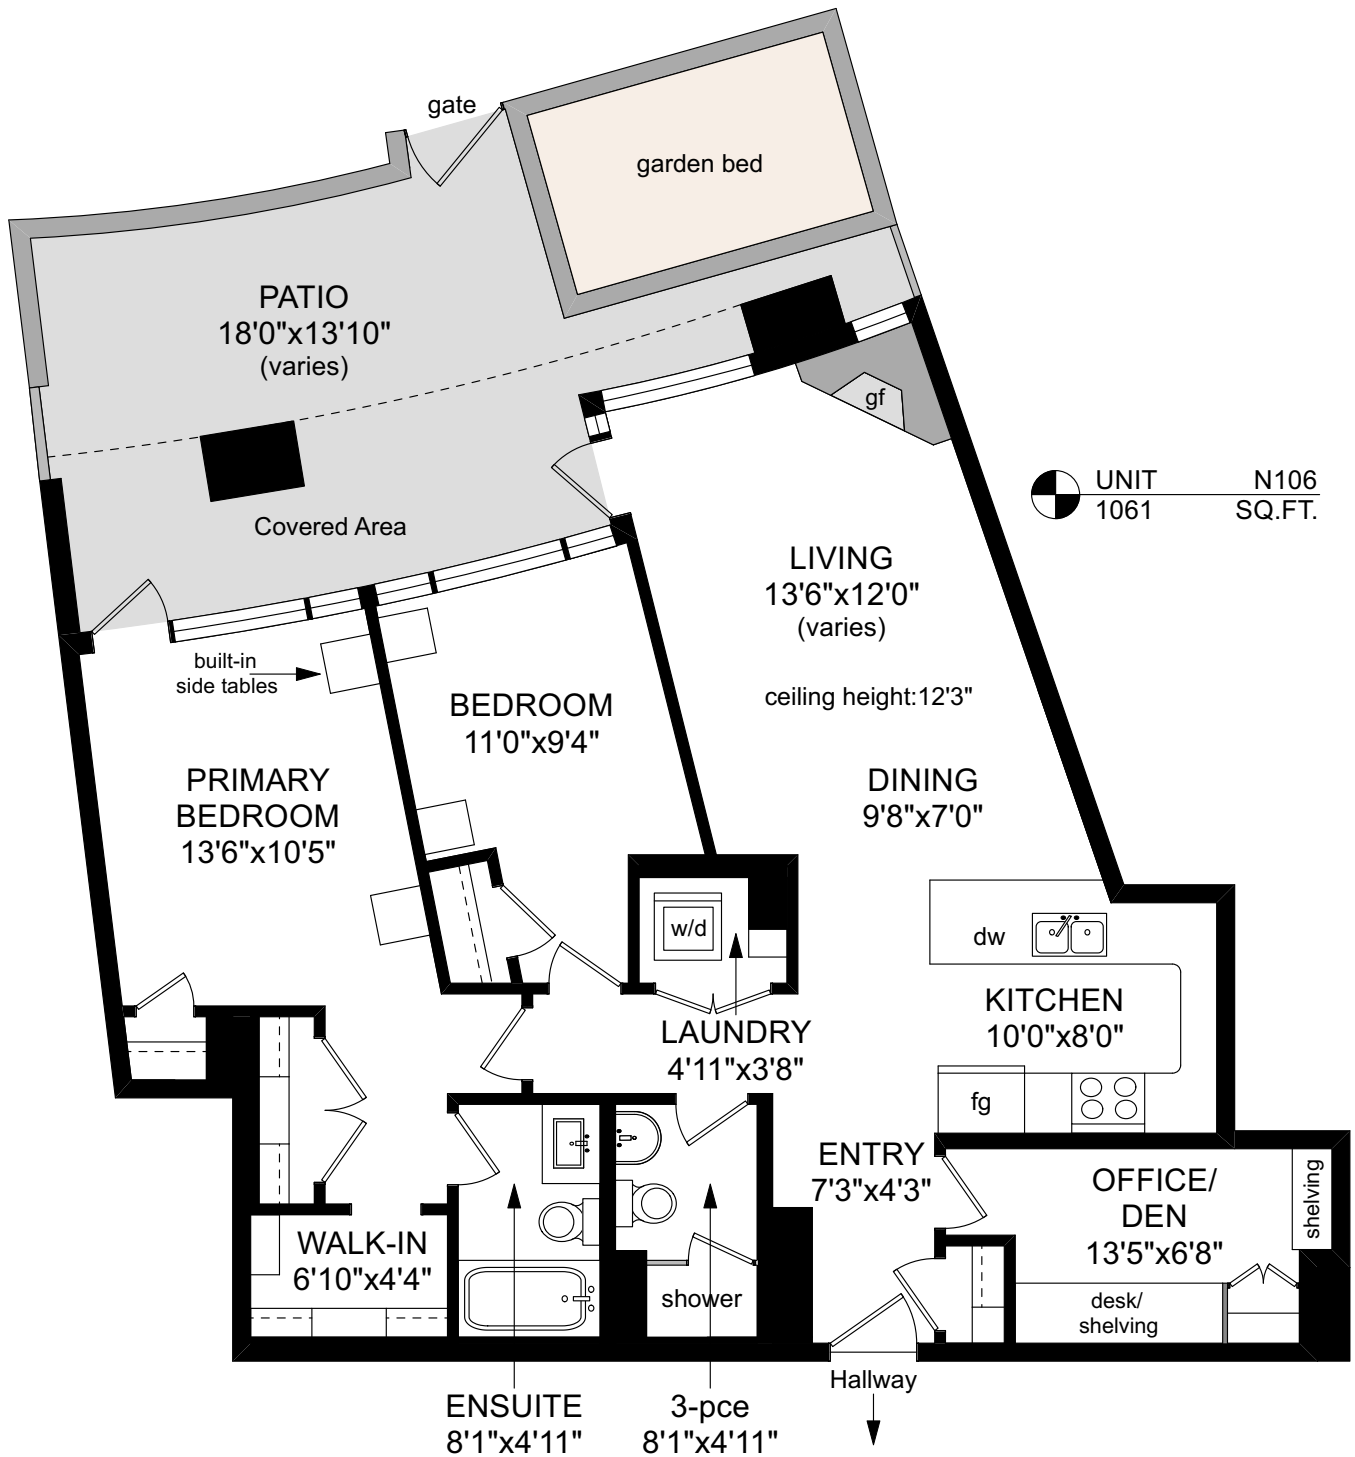

N106 - 737 HUMBOLDT STREET

UNIT N106
1061 SQ.FT.

NOTE: The room name labels/sizes are for viewing reference only. They are not used for calculating total square footage.

	FINISHED SQ. FT.	UNFINISHED SQ. FT.	TOTAL SQ. FT.
UNIT N106	1061	0	1061
TOTAL (strata)	1061	0	1061
PATIO	0	308	308