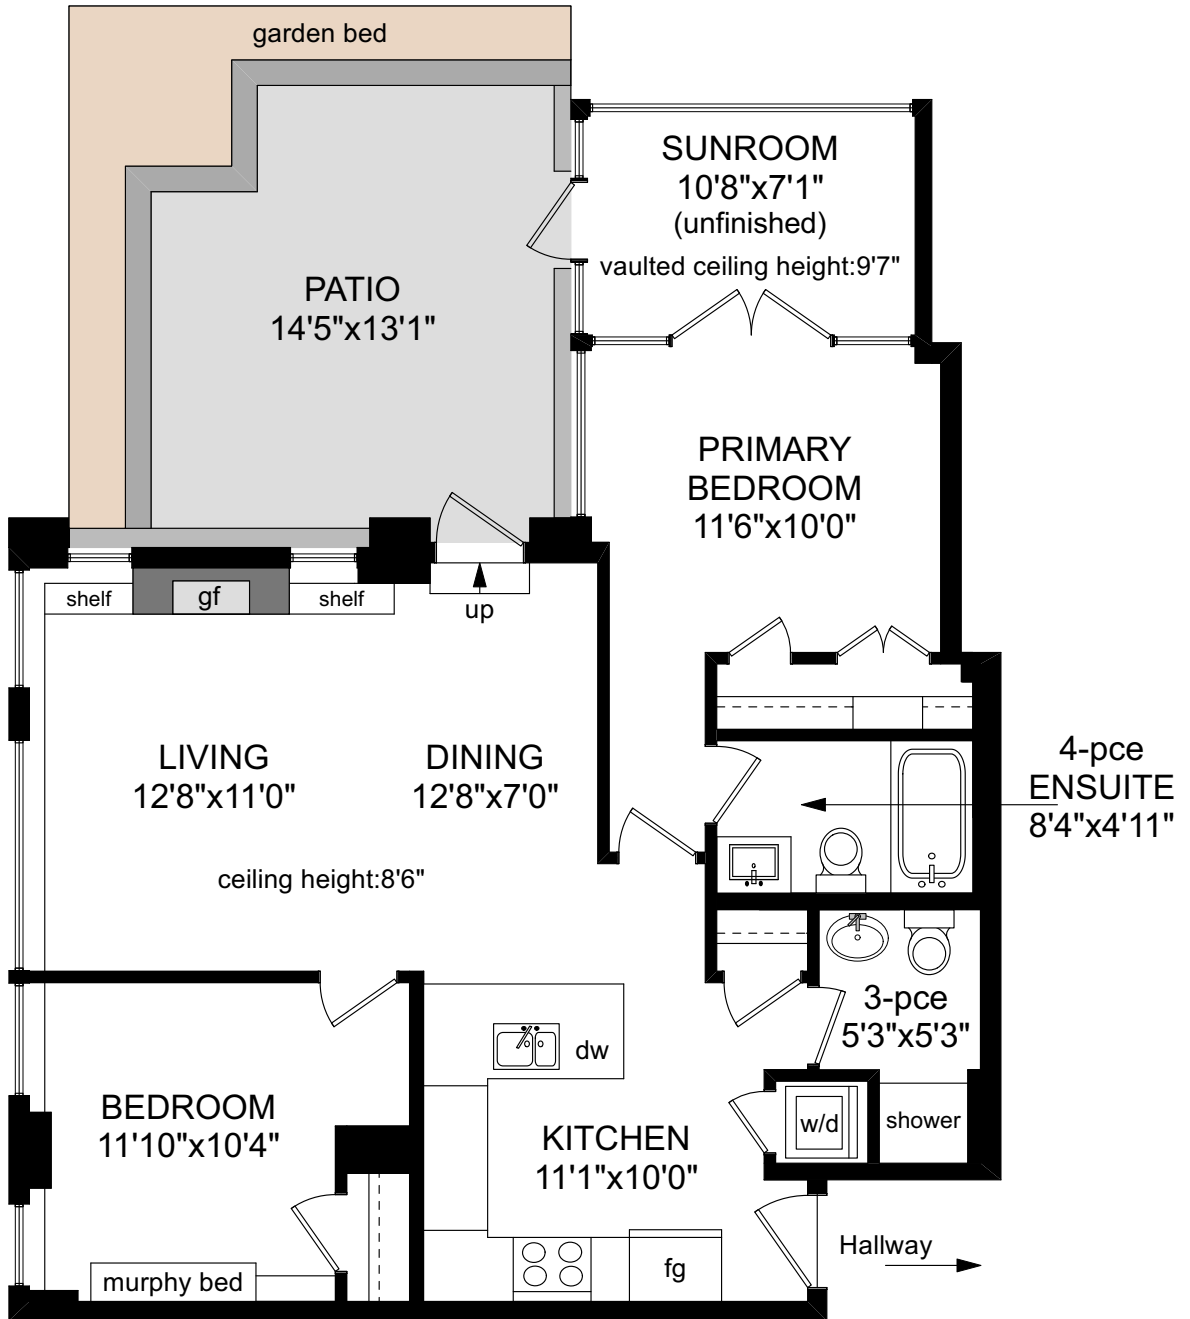

N608 - 737 HUMBOLDT STREET

UNIT N608
895 SQ.FT.

NOTE: The room name labels/sizes are for viewing reference only. They are not to be used for calculating total square footage.

	FINISHED SQ. FT.	UNFINISHED SQ. FT.	TOTAL SQ. FT.
UNIT N608	806	89	895
TOTAL (strata)	806	89	895
PATIO	0	226	226

PREPARED FOR THE EXCLUSIVE USE OF
FARRELL & ASSOCIATES OF
MACDONALD REALTY VICTORIA

MEASURED ON: 09/10/25
DRAWING FILE: 19257

Tafe Measure VICTORIA, B.C.
Ph. 883.8894
www.tafemeasure.com