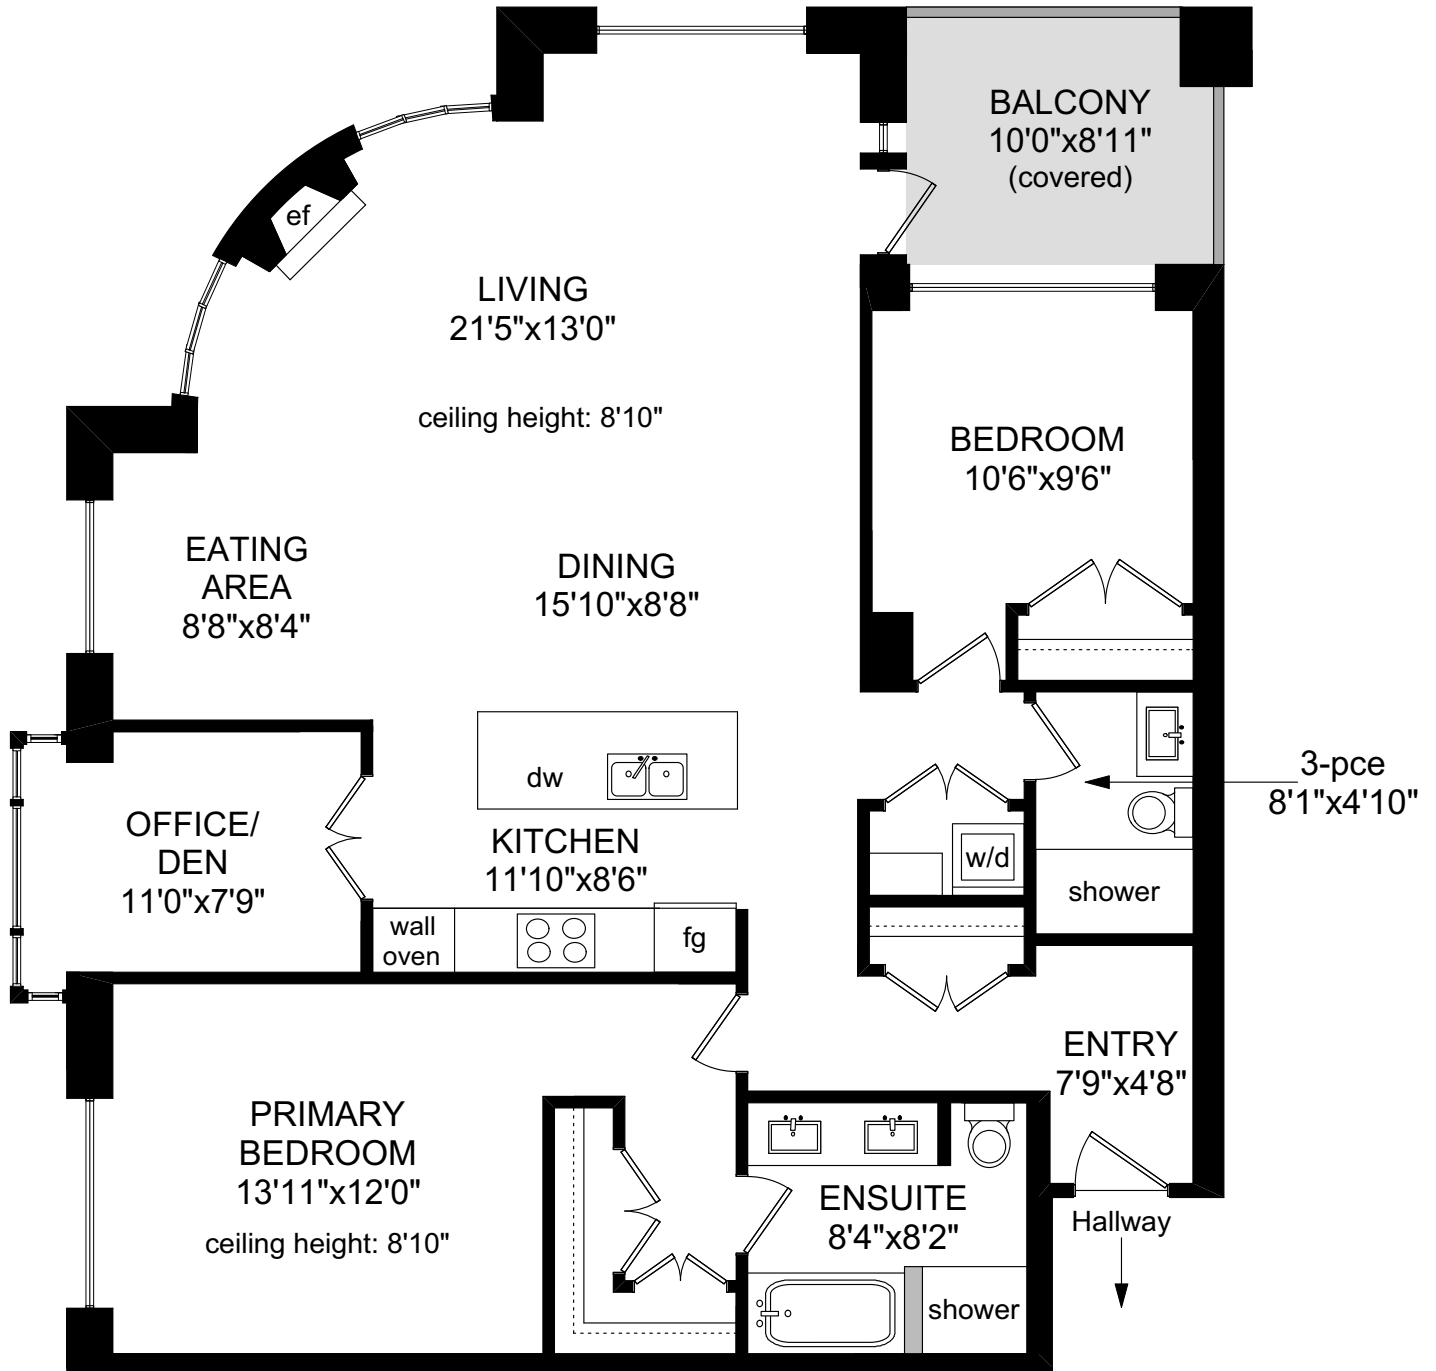

306 - 999 BURDETT AVENUE

UNIT 306
1434 SQ.FT.

NOTE: The room name labels/sizes are for viewing reference only. They are not to be used for calculating total square footage.

	FINISHED SQ. FT.	UNFINISHED SQ. FT.	TOTAL SQ. FT.
UNIT 306	1434	0	1434
TOTAL	1434	0	1434
BALCONY	0	81	81

PREPARED FOR THE EXCLUSIVE USE OF
FARRELL & ASSOCIATES OF
MACDONALD REALTY VICTORIA

MEASURED ON: 12/19/24
DRAWING FILE: 19049

Tafmeasure VICTORIA, B.C.
Ph.2508838894
www.tafmeasure.com