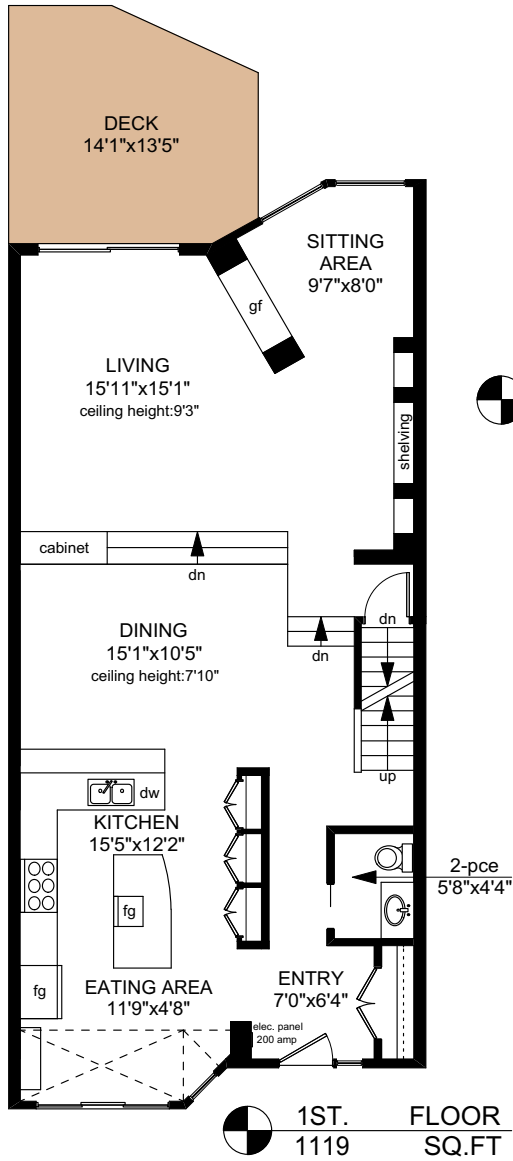

237 BELLEVILLE STREET

	FINISHED SQ. FT.	UNFINISHED SQ. FT.	TOTAL SQ. FT.
1ST FLOOR	1119	0	1119
2ND FLOOR	976	0	976
3RD FLOOR	542	0	542
BASEMENT	76	0	76
TOTAL	2713	0	2713
DECKS	0	410	410

PREPARED FOR THE EXCLUSIVE USE OF
LESLEE FARRELL, ASSOCIATE BROKER,
MACDONALD REALTY Ltd.

MEASURED ON: 08/10/17
DRAWING FILE: 14385

Tafe Measure VICTORIA, B.C.
Ph. 883.8894
www.tafemeasure.com