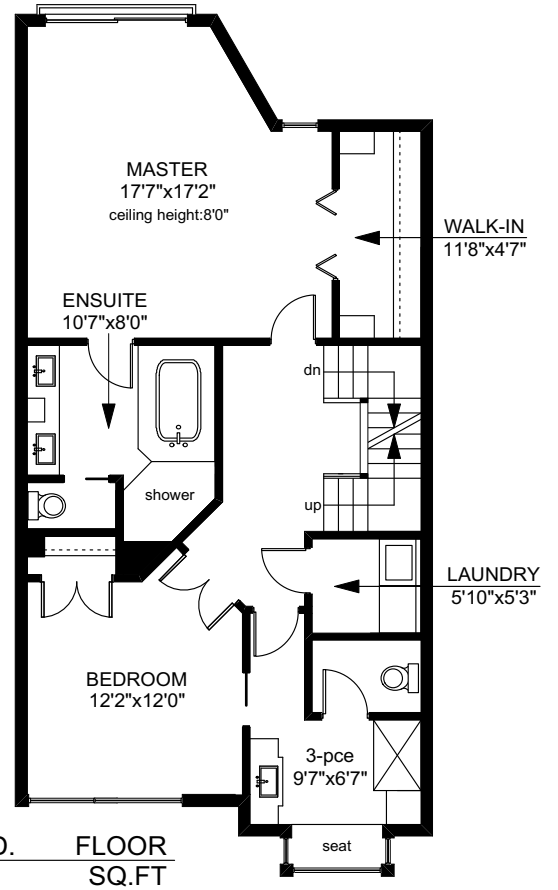

237 BELLEVILLE STREET

	FINISHED SQ. FT.	UNFINISHED SQ. FT.	TOTAL SQ. FT.
1ST FLOOR	1119	0	1119
2ND FLOOR	976	0	976
3RD FLOOR	542	0	542
BASEMENT	76	0	76
TOTAL	2713	0	2713
DECKS	0	410	410

PREPARED FOR THE EXCLUSIVE USE OF
LESLEE FARRELL, ASSOCIATE BROKER,
MACDONALD REALTY Ltd.