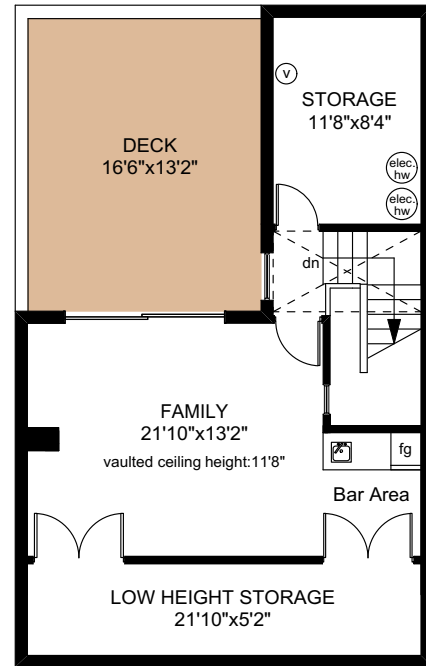

237 BELLEVILLE STREET

	FINISHED SQ. FT.	UNFINISHED SQ. FT.	TOTAL SQ. FT.
1ST FLOOR	1119	0	1119
2ND FLOOR	976	0	976
3RD FLOOR	542	0	542
BASEMENT	76	0	76
TOTAL	2713	0	2713
DECKS	0	410	410

PREPARED FOR THE EXCLUSIVE USE OF
LESLEE FARRELL, ASSOCIATE BROKER,
MACDONALD REALTY Ltd.

MEASURED ON: 08/10/17
DRAWING FILE: 14385

Tafe Measure VICTORIA, B.C.
Ph. 883.8894
www.tafemeasure.com